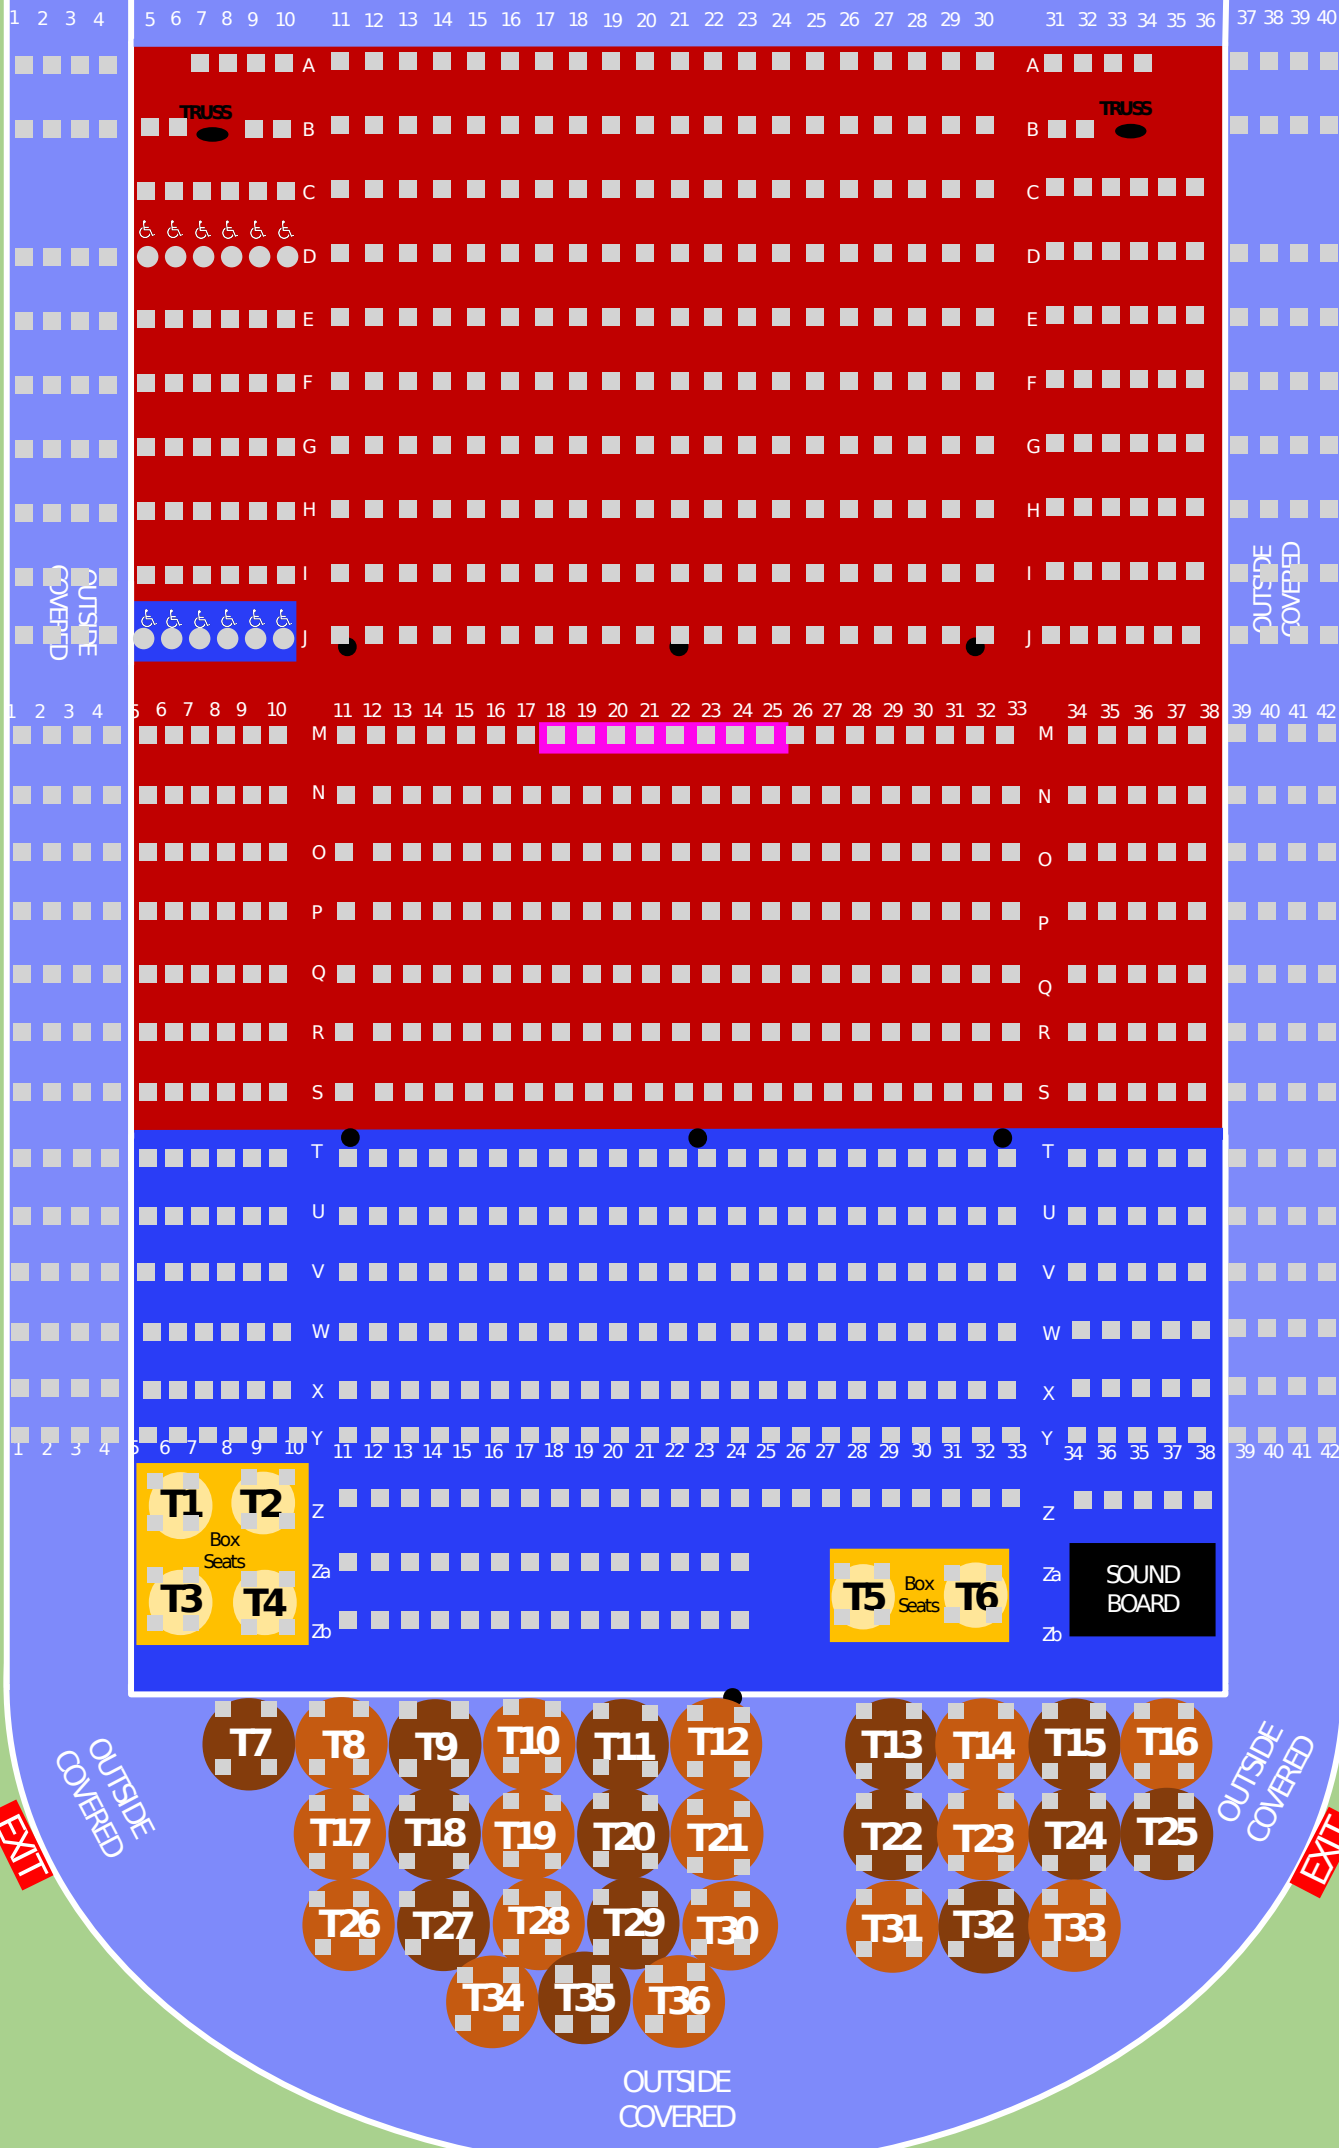

# STAGE

**Legend**

- First Tier 
- Second Tier Inside Tent 
- Second Tier Outside Tent But Covered 
- Box Seats 
- Table w/ 4 chairs or barstools 

EXIT

EXIT

EXIT

EXIT

EXIT

EXIT

EXIT

GENERAL ADMISSION - BRING A LAWN CHAIR OR BLANKET

GENERAL ADMISSION - BRING A LAWN CHAIR OR BLANKET

GENERAL ADMISSION - BRING A LAWN CHAIR OR BLANKET

Ashwabay Bar and Grill

OUTSIDE COVERED

OUTSIDE COVERED